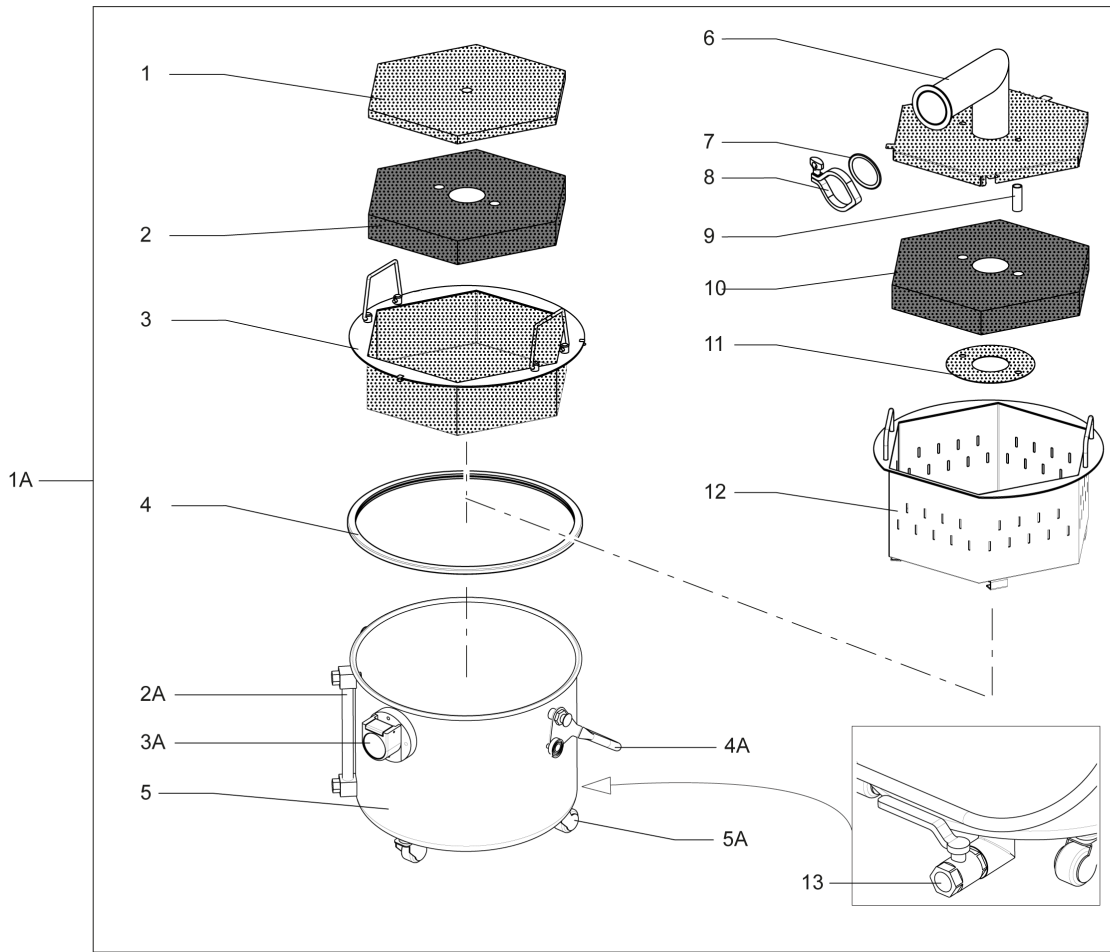

Pos.	Artikel-Nr.	Menge	Variante	Notes
1	4089100802	1	LABEL KIT MOD.VHS N1	[1]
2	4081601059	1	ACCESSORIES BASKET FOR VHS120	
3	4081601096	1	ACCESSORIES BASKET FOR VHS120 SS	
4	4089100943	1	KIT CABLE MOTOR MOD.VHS120 V230	
5	4089100959	1	KIT MOTOR MOD.VHS120 V120 800W	
6	4089100952	1	KIT HANDLE SHAKER MOD.VHS120	

Part Notes:

[1] - CONTACT PM IN ZOCCA