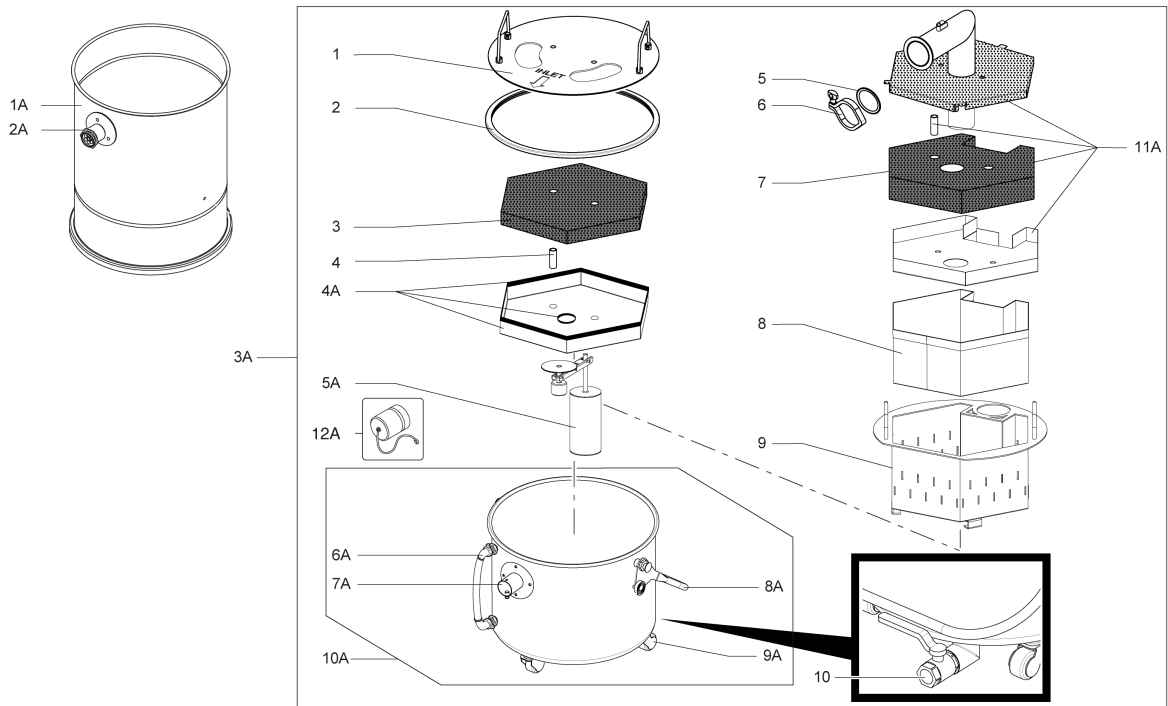

Pos.	Artikel-Nr.	Menge	Variante	Notes
1	4081200663	1	DISCO PORTA GUARNIZIONE D400 INOXDisc Gasket Holder	
2	4081701400	1	GASKET OIL TIGHT D350seal	
3	4081701569	1	DISK FOR HEX. POLYUR.FIL. 20PPI H15 FLARpolyuretan filter	
4	4081400956	2	DISTANZIALE PER PAD IMMERS.SEP.INOX H23spacer	
5	4084001363	1	SEAL CLAMP 2" VITONseal clamp	
6	Z58 40135	1	COLLAR CLAMP 2collar clamp	[1]
7	4081701568	1	DISK FOR HEX. POLYUR. FIL. 20 PPI H50polyuretan filter	
8	4081701571	1	FILTER SLIME 100 M.D400 I.S.BUTTONHOLESslime filter IS D400	
9	4083001026	1	COLLECTING BASKET HOLE IMM. S. D400 SSlower perforated container	
10	4084001285	1	VALVE SPHERE MAN. 1' F/F SS 316sphere valve	[1]
1A	4056000939	1	I.S. COMPLETE FILTER CHAMBER KIT D400 SSSS IS filter chamber kit	
2A	4056000940	1	I.S. VALVE AIR VENT KIT 1' 1/2Hydrogen valve kit	
3A	4056000936	1	KIT IMM.SEPARATOR D.400 FLOATER	
4A	4089101085	1	COMPL. PLATE FLOATER HOLDER KIT SS ISCOMPL. PLATE FLOATER HOLDER KIT SS IS	
5A	4056000941	1	I.S. FLOATER KIT D70 SSFloating Kit	
6A	4056000942	1	I.S. LEVEL CONTROL KITlevel check kit	
7A	4089101020	1	KIT INLET D50 FOR ATEX COMPLETEInlet D50 exa kit	
8A	4089100795	1	KIT HANDLE FOR CONTAINER SS MOD.VHSSS handle kit	
9A	40000359	1	Lenkrollewheel kit for container	
10A	4089101083	1	COMPLETE CONTAINER KIT D400 SS I.S. 2021COMPLETE CONTAINER KIT D400 SS I.S.	
11A	4089101084	1	COMPL.CLOSURE W.DEFLECTOR KIT SS IS 2021COMPL.CLOSURE W.DEFLECTOR KIT SS IS	
12A	4072000414	1	VERSCHLUSS FÜR EINLASS D50 SS ATEX KPL.PLUG FOR INLET D50 SS ATEX COMPLETE	

Part Notes:

[1] - CONTACT PM IN ZOCCA